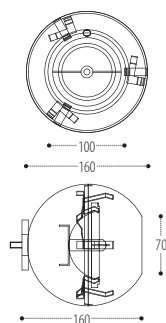

12-25 BASIC