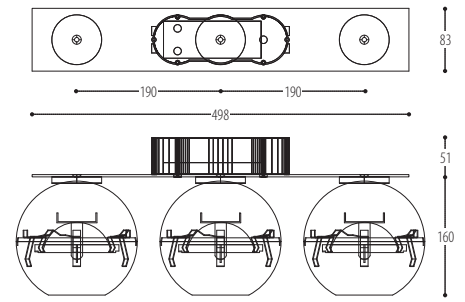

## 12-25

FRONTPLATE CUT OUT 108 x 62 mm

## 12-25 SET<sub>2</sub>

FRONTPLATE CUT OUT 180 x 68 mm

## 12-25 SET<sub>3</sub>

FRONTPLATE CUT OUT 180 x 68 mm

## 12-25 S

FRONTPLATE CUT OUT 108 x 62 mm