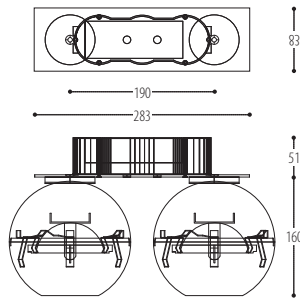

## 12-25

FRONTPLATE CUT OUT 108 x 62 mm

## 12-25 SET<sub>2</sub>

FRONTPLATE CUT OUT 180 x 68 mm

## 12-25 SET<sub>3</sub>

FRONTPLATE CUT OUT 180 x 68 mm

## 12-25 S

FRONTPLATE CUT OUT 108 x 62 mm