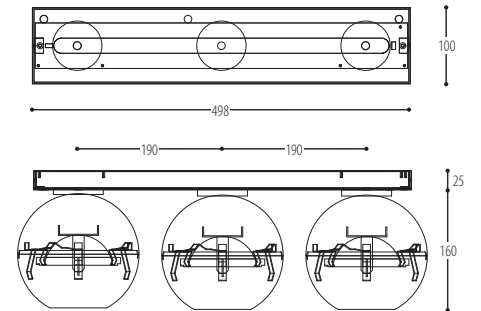

12-25 SET₃ O

12-25 SET₃ chrome

DARK® <<

www.dark.be

Dark nv
Vliegplein 43
B-9991 Adegem (Maldegem)
tel +32(0)50/71.81.40
fax +32(0)50/71.04.66
e-mail info@dark.be

Dark has the right to change any technical data, dimensions, colors and characteristics without prior notice - All rights reserved - Any reproduction of the Dark products is strictly forbidden and can seriously damage your health and endanger your bank account.