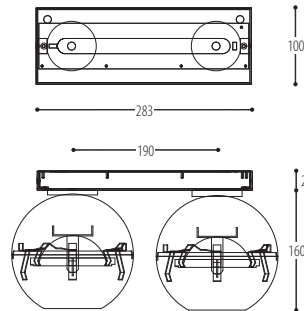

12-25 SET₂ O