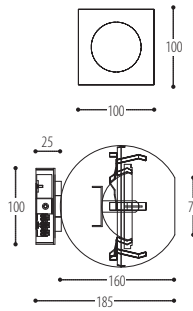

12-25

FRONTPLATE CUT OUT 108 x 62 mm

12-25 SET₂

FRONTPLATE CUT OUT 180 x 68 mm

12-25 SET₃

FRONTPLATE CUT OUT 180 x 68 mm

12-25 O

12-25 SET₂ O

12-25 SET₃ O

DARK® <<

www.dark.be

Dark nv
Vliegplein 43
B-9991 Adegem (Maldegem)
tel +32(0)50/71.81.40
fax +32(0)50/71.04.66
e-mail info@dark.be

Dark has the right to change any technical data, dimensions, colors and characteristics without prior notice - All rights reserved - Any reproduction of the Dark products is strictly forbidden and can seriously damage your health and endanger your bank account.