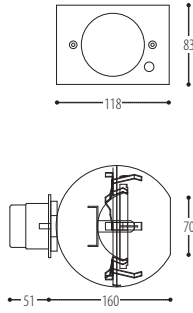

## 12-25

FRONTPLATE CUT OUT 108 x 62 mm

## 12-25 SET<sub>2</sub>

FRONTPLATE CUT OUT 180 x 68 mm

## 12-25 SET<sub>3</sub>

FRONTPLATE CUT OUT 180 x 68 mm

## 12-25 S

FRONTPLATE CUT OUT 108 x 62 mm