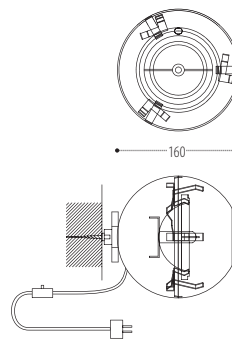

12-25

design Co Twee for Dark

reddot design award
winner 2003

Designpreis der
Bundesrepublik
Deutschland
Nominiert 2004

12-25 BASIC

12-25 WALL

12-25 TABLE

DARK® <<

www.dark.be

Dark nv
Vliegplein 43
B-9991 Adegem (Maldegem)
tel +32(0)50/71.81.40
fax +32(0)50/71.04.66
e-mail info@dark.be

Dark has the right to change any technical data, dimensions, colors and characteristics without prior notice - All rights reserved - Any reproduction of the Dark products is strictly forbidden and can seriously damage your health and endanger your bank account.